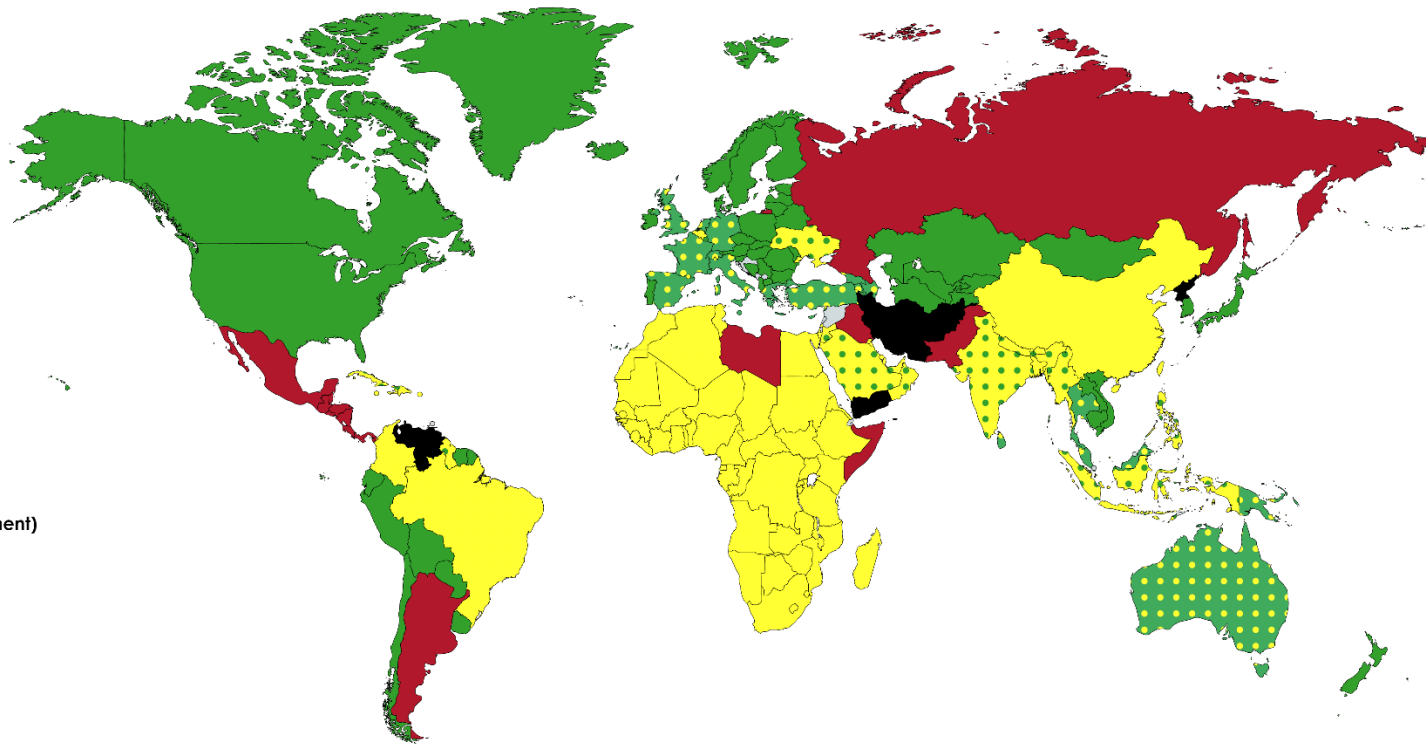

Risks (Terrorism/Government)

- Low
- Medium/Low
- High
- Medium
- Low/Medium
- Risks Are In Progress or Imminent

ARC® AD SUM
RISK
CONSULTING

Created with mapchart.net ©

CURRENT GLOBAL RISKS (13 FEBRUARY 2019)